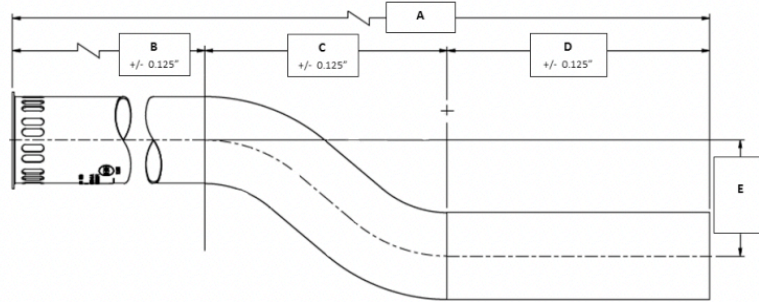

## Offset Vacuum Breaker Outlet Tubes

Part no.	Code no	Description	Vacuum Breaker Length A	Offset E	Approx. Length Above Offset B	Approx. Length of Offset C	Approx. Length After Offset D
V-600AA V500AA	0393029 0323229	1½" x 22½" x 2" Offset	1½" x 22½"	2"	13 1/4"	4 1/2"	4 3/4"
V-600AA V500AA	0393025 0323225	1½" x 22 13/16" x 1" Offset	1½" x 22 13/16"	1"	13 1/4"	4 1/4"	5 1/4"
V-600AA V500AA	0393027 0323227	1½" x 22 5/8" x 1½" Offset	1½" x 22 5/8"	1½"	13 1/4"	4 1/2"	5 1/2"
V-600AA V500AA	0393030 0323230	1½" x 25½" x 2" Offset	1½" x 25½"	2"	16 1/4"	4 1/2"	4 3/4"
V-600AA V500AA	0393026 0323226	1½" x 25 13/16" x 1" Offset	1½" x 25 13/16"	1"	16 1/4"	4 1/4"	5 1/4"
V-600AA V500AA	0393028 0323228	1½" x 25 5/8" x 1½" Offset	1½" x 25 5/8"	1½"	16 1/4"	4 1/2"	5 1/2"

F188  
F-189  
F-190

F66A  
F67A  
F68A

F31AA

F29A

Part no.	Dimensions	Code no
F188	1½" x 13¼" x 1" Offset	0396530PK
F189	1½" x 13¼" x 1½" Offset	0396532PK
F190	1½" x 13¼" x 2" Offset	0396534PK
Part no.	Dimensions	Code no
F66A	¾" x 13¼" x 1" Offset	0396202
F67A	¾" x 13¼" x 1½" Offset	0396203
F68A	¾" x 13¼" x 2" Offset	0396204
Part no.	Dimensions	Code no
F31AA	1½" x 8 ¼" x 1" Offset	0306919
F31AA	1½" x 8 ¼" x 2" Offset	0306921
F31AA	1½" x 9 ¾" x 2" Offset	0306922
Part no.	Dimensions	Code no
F29A	¾" x 7" x ½" Offset	0306787
F29A	¾" x 6" x 1" Offset	0306851
F29A	¾" x 10" x ½" Offset	0306788
F29A	¾" x 14" x 1" Offset	0306789