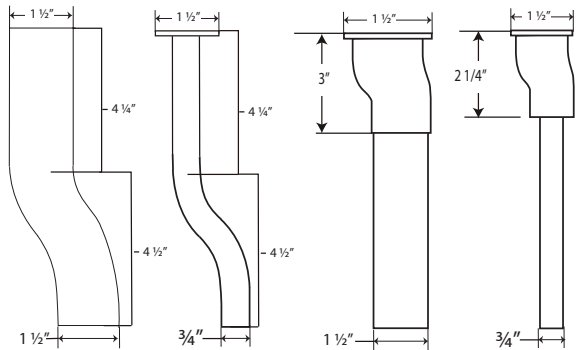

## Offset Vacuum Breaker Outlet Tubes

Part no.	Code no	Description	Vacuum Breaker Length A	Offset E	Approx. Length Above Offset B	Approx. Length of Offset C	Approx. Length After Offset D
V-600AA V500AA	0393029 0323229	1½" x 22½" x 2" Offset	1½" x 22½"	2"	13 1/4"	4 1/2"	4 3/4"
V-600AA V500AA	0393025 0323225	1½" x 22 13/16" x 1" Offset	1½" x 22 13/16"	1"	13 1/4"	4 1/4"	5 1/4"
V-600AA V500AA	0393027 0323227	1½" x 22 5/8" x 1½" Offset	1½" x 22 5/8"	1½"	13 1/4"	4 1/2"	5 1/2"
V-600AA V500AA	0393030 0323230	1½" x 25½" x 2" Offset	1½" x 25½"	2"	16 1/4"	4 1/2"	4 3/4"
V-600AA V500AA	0393026 0323226	1½" x 25 13/16" x 1" Offset	1½" x 25 13/16"	1"	16 1/4"	4 1/4"	5 1/4"
V-600AA V500AA	0393028 0323228	1½" x 25 5/8" x 1½" Offset	1½" x 25 5/8"	1½"	16 1/4"	4 1/2"	5 1/2"

F188  
F-189  
F-190

F66A  
F67A  
F68A

F31AA

F29A

Part no.	Dimensions	Code no
F188	1½" x 13¼" x 1" Offset	0396530PK
F189	1½" x 13¼" x 1½" Offset	0396532PK
F190	1½" x 13¼" x 2" Offset	0396534PK
Part no.	Dimensions	Code no
F66A	¾" x 13¼" x 1" Offset	0396202
F67A	¾" x 13¼" x 1½" Offset	0396203
F68A	¾" x 13¼" x 2" Offset	0396204
Part no.	Dimensions	Code no
F31AA	1½" x 8 ¼" x 1" Offset	0306919
F31AA	1½" x 8 ¼" x 2" Offset	0306921
F31AA	1½" x 9 ¾" x 2" Offset	0306922
Part no.	Dimensions	Code no
F29A	¾" x 7" x ½" Offset	0306787
F29A	¾" x 6" x 1" Offset	0306851
F29A	¾" x 10" x ½" Offset	0306788
F29A	¾" x 14" x 1" Offset	0306789