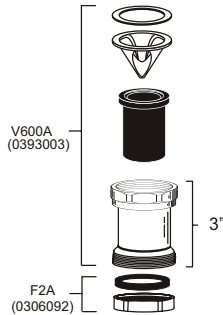

## Offset Vacuum Breaker Outlet Tubes

Part no.	Code no	Description	Vacuum Breaker Length A	Offset E	Approx. Length Above Offset B	Approx. Length of Offset C	Approx. Length After Offset D
V-600AA V500AA	0393029 0323229	1½" x 22½" x 2" Offset	1½" x 22½"	2"	13 1/4"	4 1/2"	4 3/4"
V-600AA V500AA	0393025 0323225	1½" x 22 13/16" x 1" Offset	1½" x 22 13/16"	1"	13 1/4"	4 1/4"	5 1/4"
V-600AA V500AA	0393027 0323227	1½" x 22 5/8" x 1½" Offset	1½" x 22 5/8"	1½"	13 1/4"	4 1/2"	5 1/2"
V-600AA V500AA	0393030 0323230	1½" x 25½" x 2" Offset	1½" x 25½"	2"	16 1/4"	4 1/2"	4 3/4"
V-600AA V500AA	0393026 0323226	1½" x 25 13/16" x 1" Offset	1½" x 25 13/16"	1"	16 1/4"	4 1/4"	5 1/4"
V-600AA V500AA	0393028 0323228	1½" x 25 5/8" x 1½" Offset	1½" x 25 5/8"	1½"	16 1/4"	4 1/2"	5 1/2"

F188  
F-189  
F-190

F66A  
F67A  
F68A

F31AA

F29A

Part no.	Dimensions	Code no
F188	1½" x 13¼" x 1" Offset	0396530PK
F189	1½" x 13¼" x 1½" Offset	0396532PK
F190	1½" x 13¼" x 2" Offset	0396534PK
Part no.	Dimensions	Code no
F66A	¾" x 13¼" x 1" Offset	0396202
F67A	¾" x 13¼" x 1½" Offset	0396203
F68A	¾" x 13¼" x 2" Offset	0396204
Part no.	Dimensions	Code no
F31AA	1½" x 8 ¼" x 1" Offset	0306919
F31AA	1½" x 8 ¼" x 2" Offset	0306921
F31AA	1½" x 9 ¾" x 2" Offset	0306922
Part no.	Dimensions	Code no
F29A	¾" x 7" x ½" Offset	0306787
F29A	¾" x 6" x 1" Offset	0306851
F29A	¾" x 10" x ½" Offset	0306788
F29A	¾" x 14" x 1" Offset	0306789