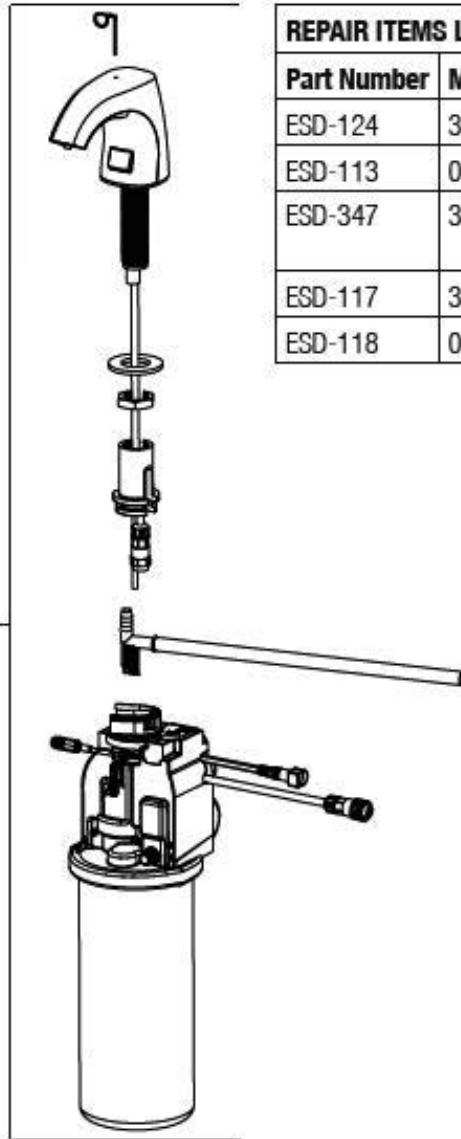

## ESD-360 Series Top Fill Foam Soap Dispenser

ESD-360

ESD-113

ESD-124

REPAIR ITEMS LIST		
Part Number	Material Number	Description
ESD-124	33461026	Spout with 2L Reservoir and Motor
ESD-113	03460019	Battery Pack
ESD-347	33461021	Soap Refills-Must purchase in quantities of 4
ESD-117	33461023	AC Plug
ESD-118	03460021	Hardwire Kit (Sold in Packs of 2)