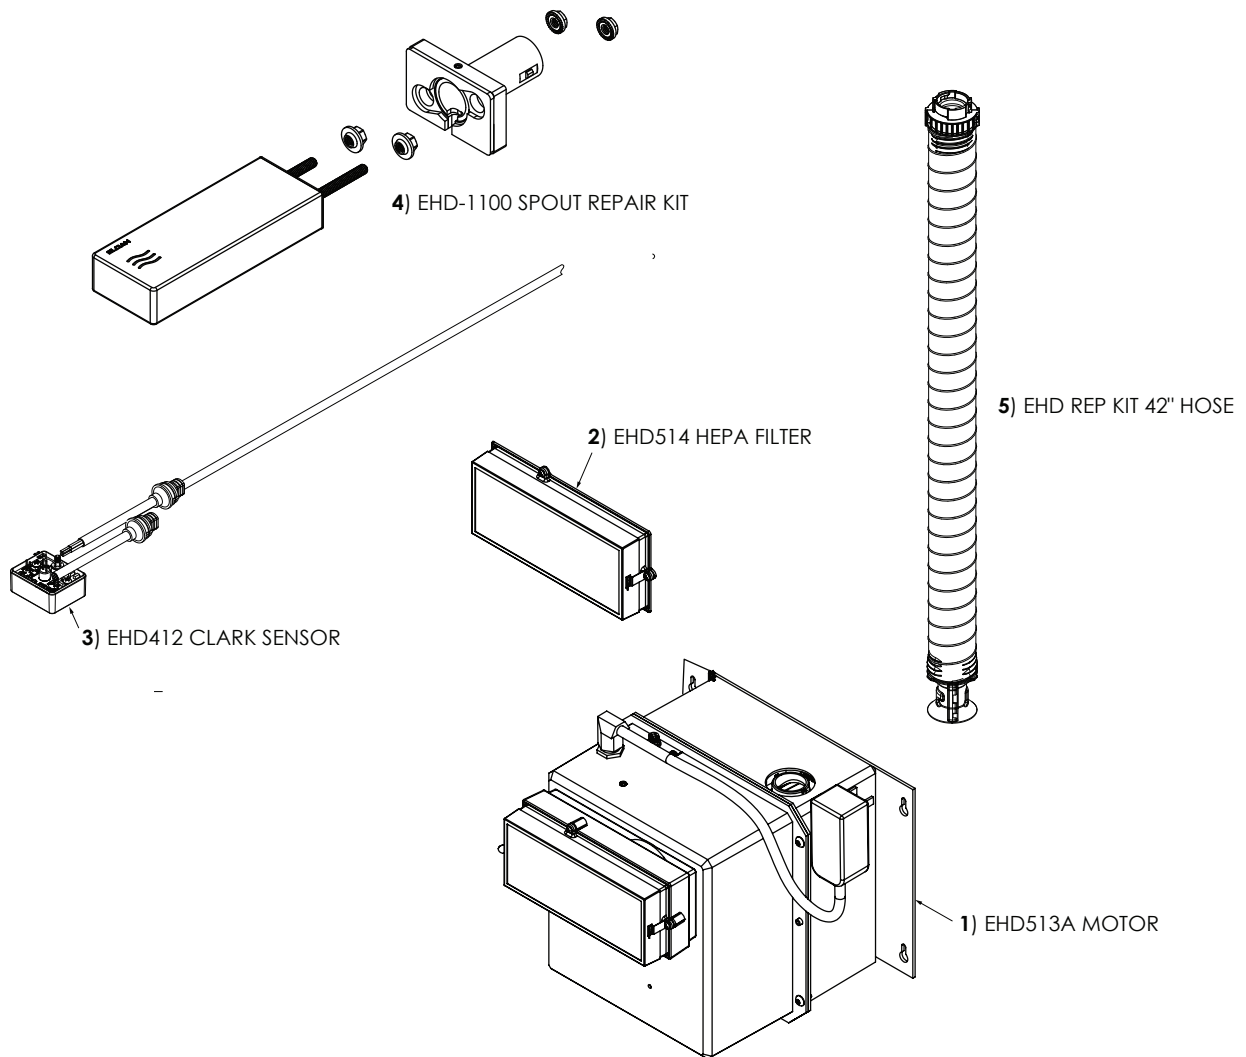

PARTS LIST

Item #	Code #	Description
1	0366009	EHD513A MOTOR ASM 110/120V W/HEPA FILTER
2	0366014	EHD514 HEPA FILTER REPAIR KIT
3	33660038	EHD412 DRYER SENSOR (CLARK)
4	33660092	EHD-1100 SPOUT REPAIR KIT (CHROME)*
5	0366008	EHD512A HOSE ASM REPAIR KIT

* Consult factory for alternate finish options. Replacement dryer spout includes basin mounting kit.

If further assistance is required, please contact Sloan Technical Support at: 1-888-SLOAN-14 or visit us online at: www.sloan.com